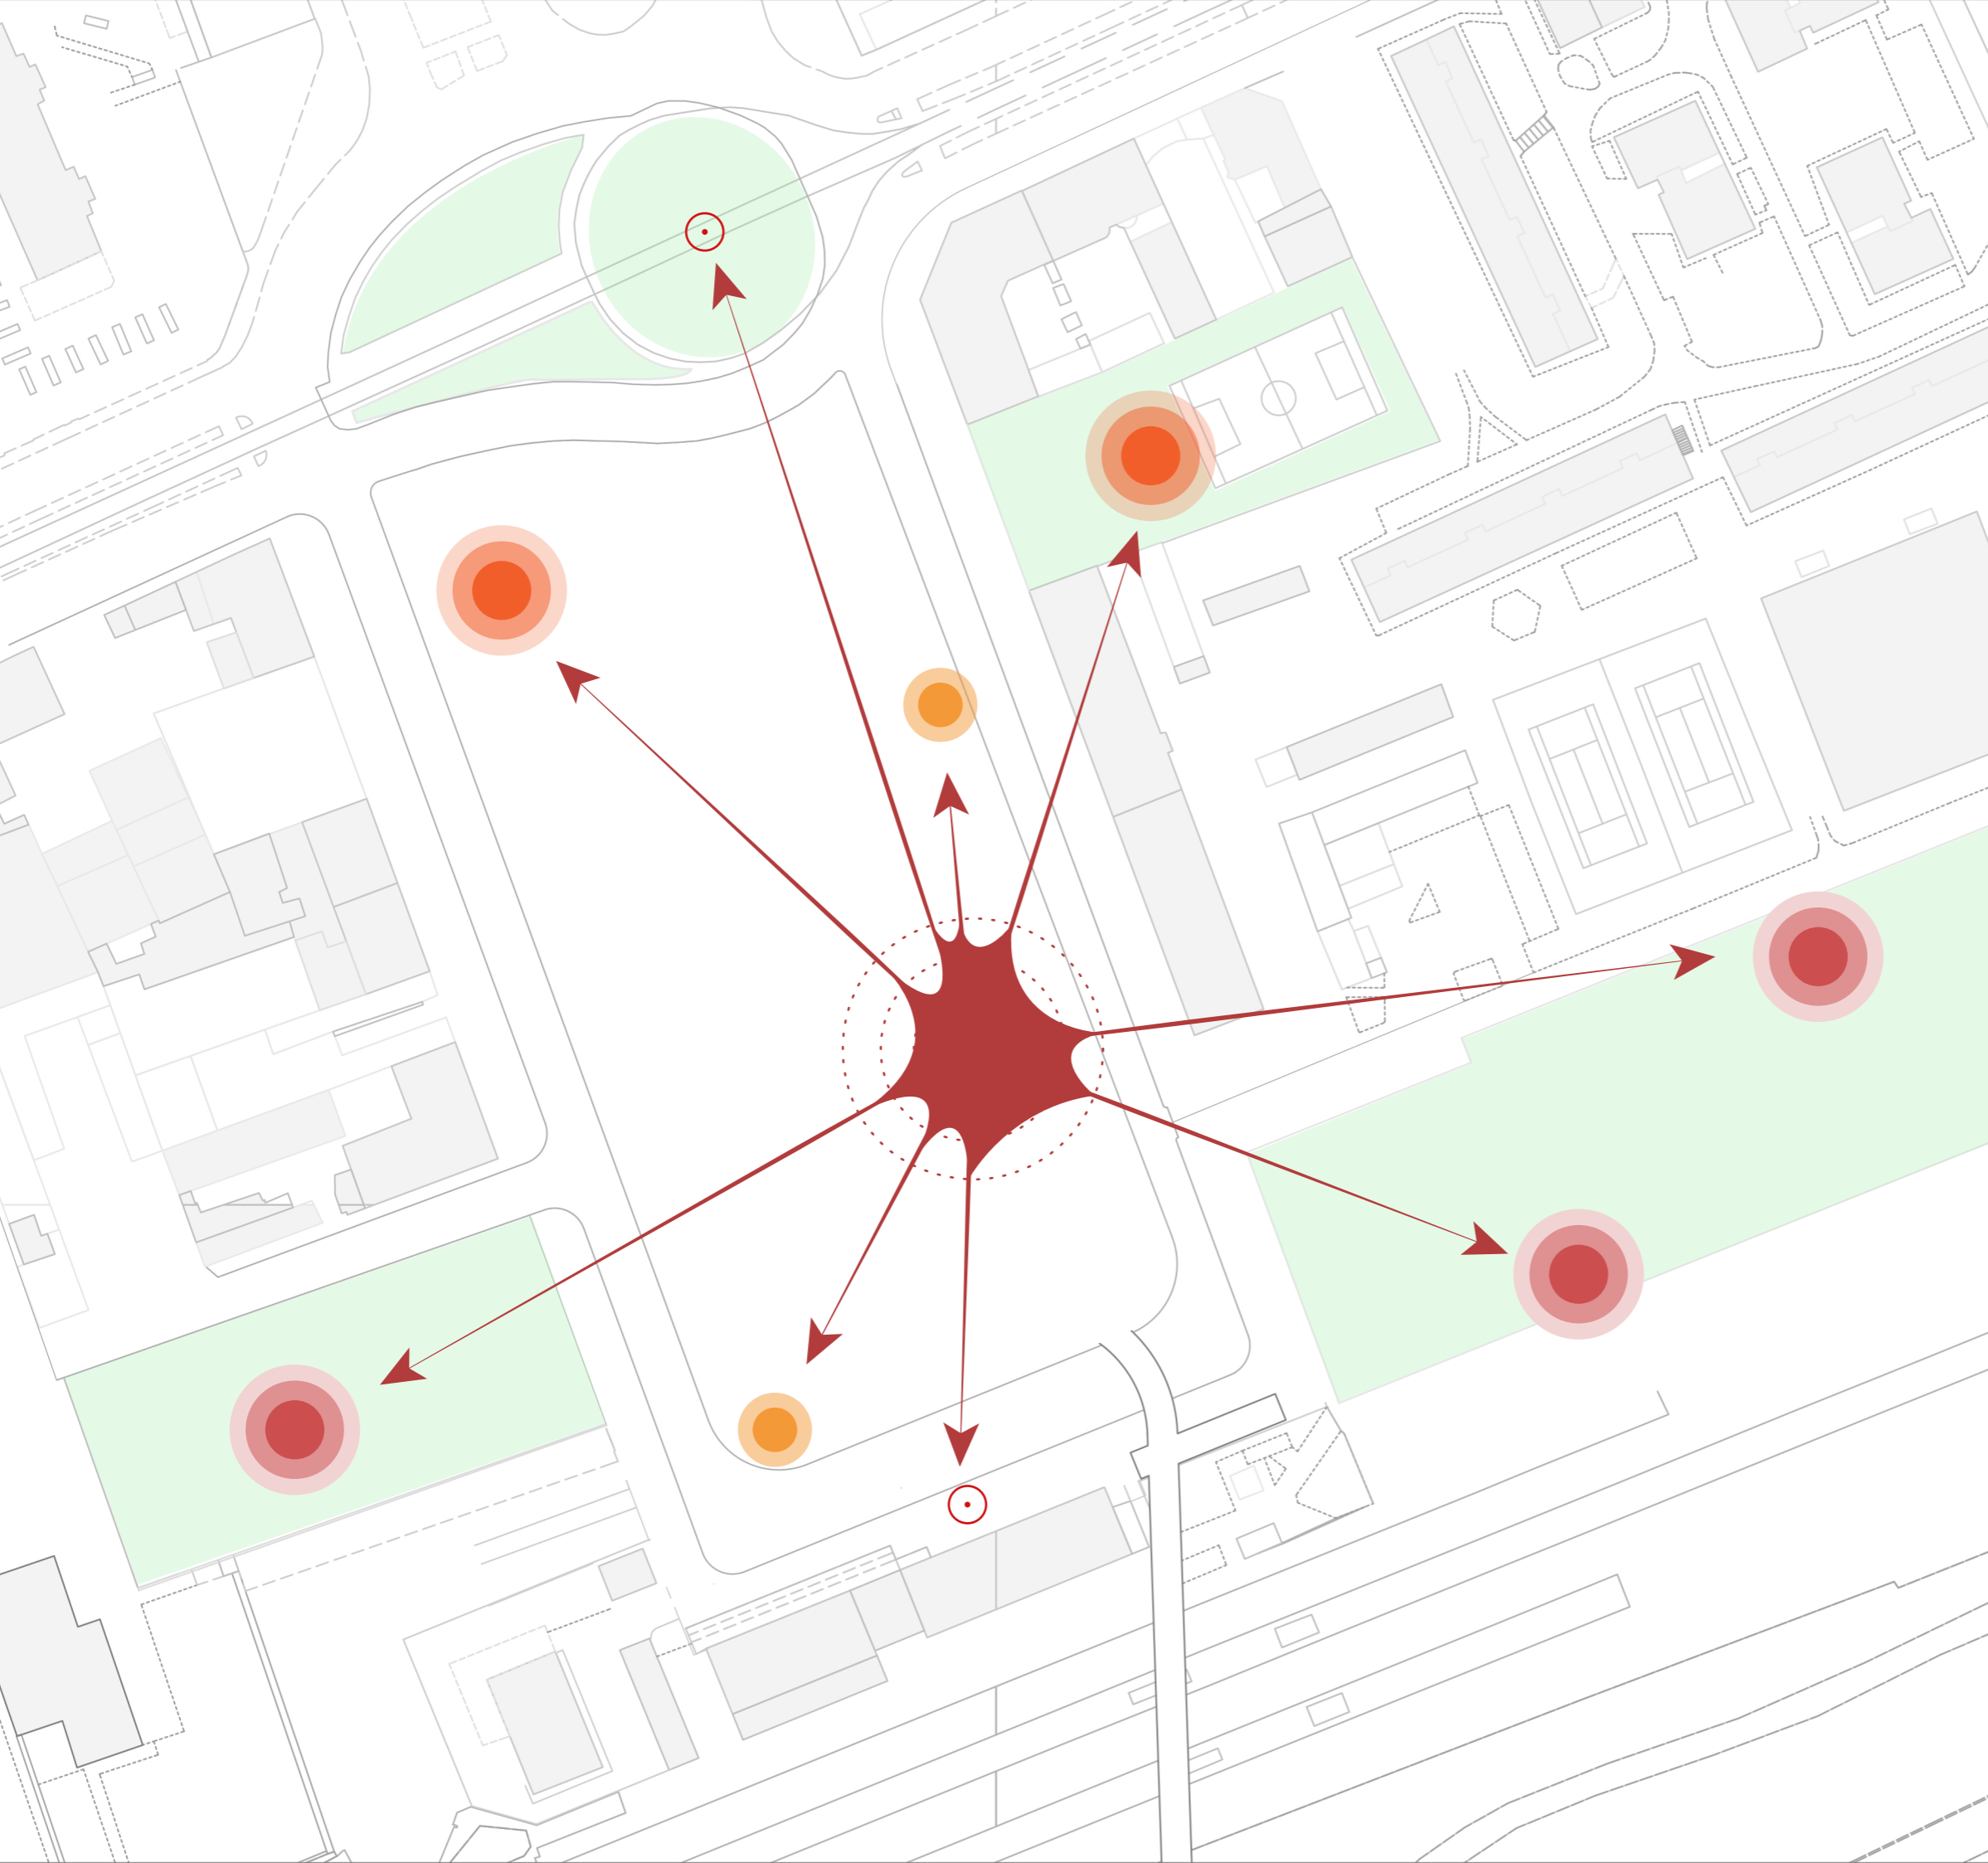

THE NET

STRATEGY

find the nodes

Connections to the city
> public transport network

Activity to collect people
> library
_workshops & exhibitions
_coworking
_refreshment
_recreation

Axes

Existing/upcoming green areas

CONCEPT
explode the activity

-  Central library
-  Refreshments
> cafes, ice cream parlors, ...
-  Recreative points
> sports, relax areas
-  Workshops & exhibitions
-  Meeting points related to slow mobility
-  Existing/upcoming green areas

Section AA

Section BB

Section CC