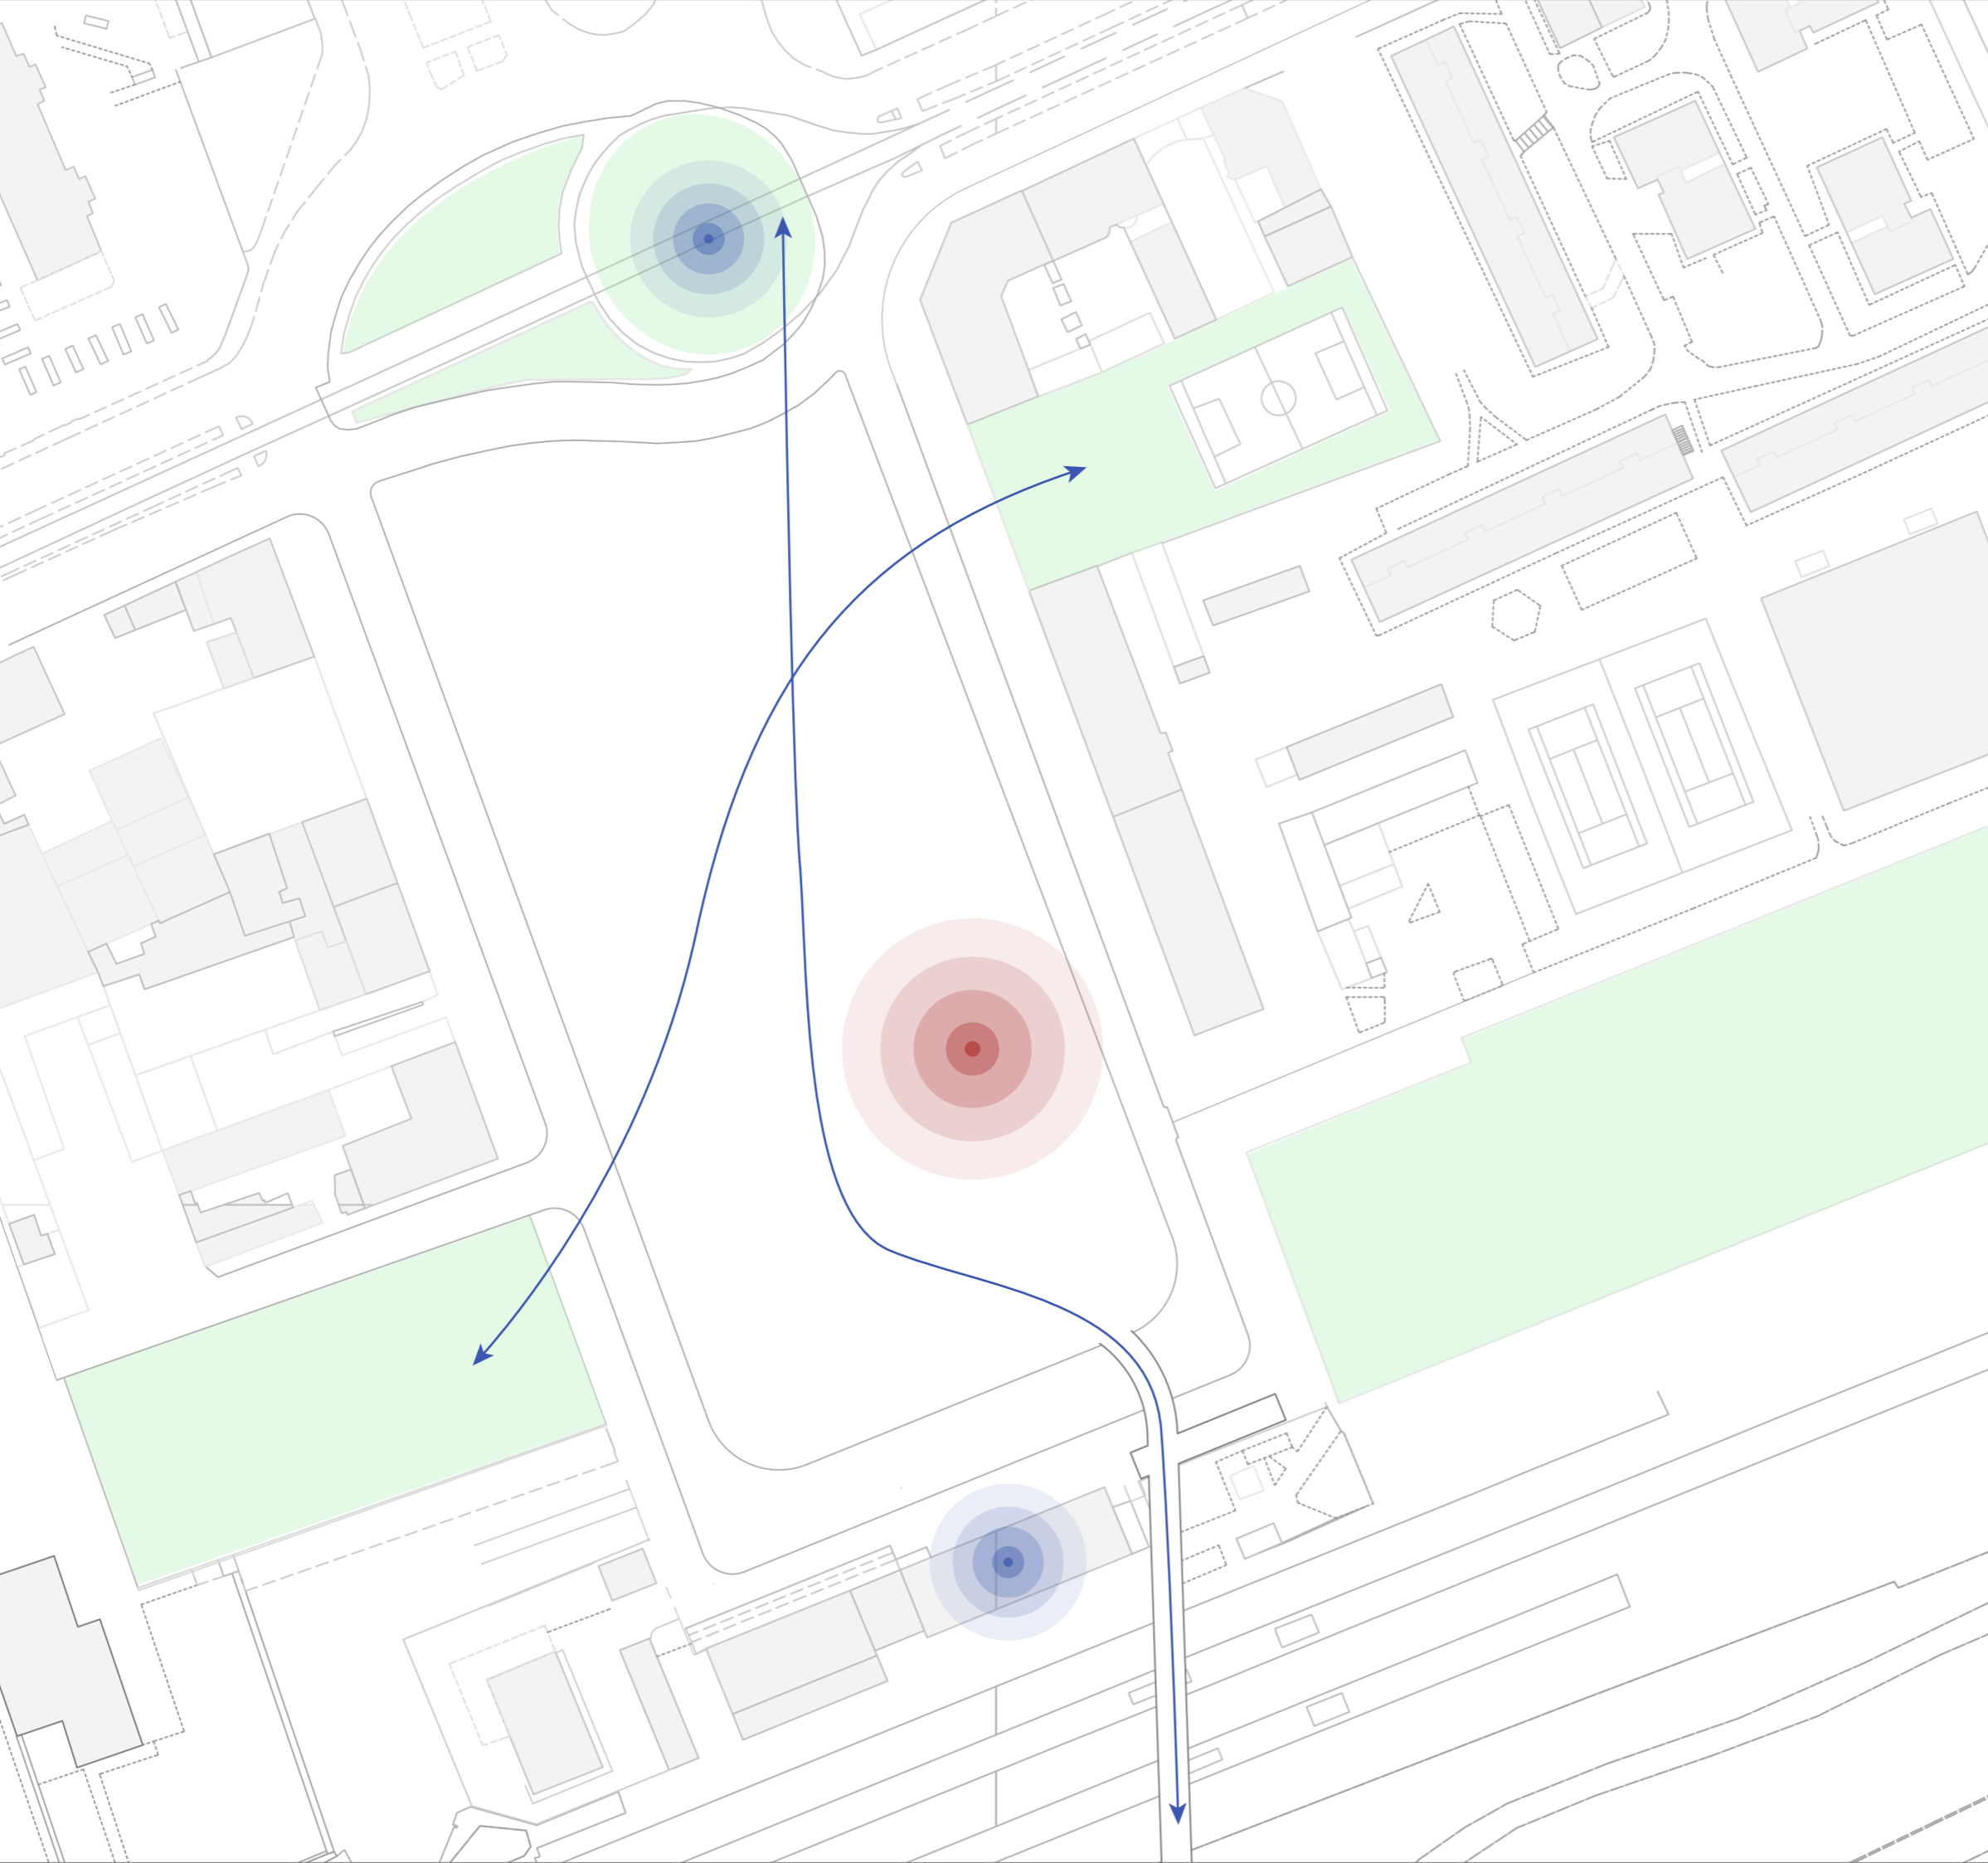

THE NET

STRATEGY

find the nodes

Connections to the city
> public transport network

Activity to collect people
> library
_workshops & exhibitions
_coworking
_refreshment
_recreation

Axes

Existing/upcoming green areas

CONCEPT
explode the activity

-  Central library
-  Refreshments
> cafes, ice cream parlors, ...
-  Recreative points
> sports, relax areas
-  Workshops & exhibitions
-  Meeting points related to slow mobility
-  Existing/upcoming green areas